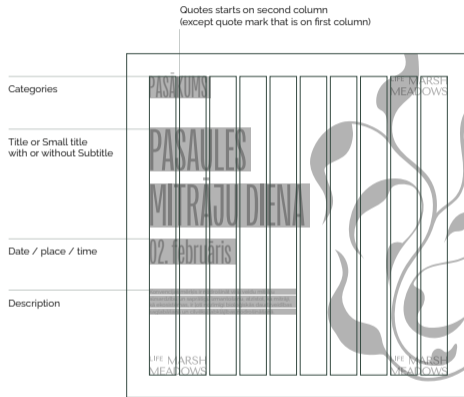

SOCIAL MEDIA

Visual materials should include only core information. Materials also can contain only photography with project wordmark or group of logos. Additional texts could be included in descriptions.

In each material you should only use one graphic element — plant or land.

Categories, date / place and time are added by need.

Project wordmark or group of logos
should be attached to corner