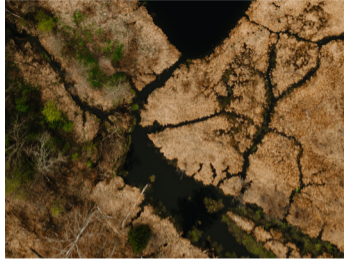

PHOTOGRAPHY

We suggest to use photography of landscapes and closeups with animals and plants from wetland areas.

When showing people that are related with the project, they should be photographed in nature.

Aesthetics of photography should be in natural tones.